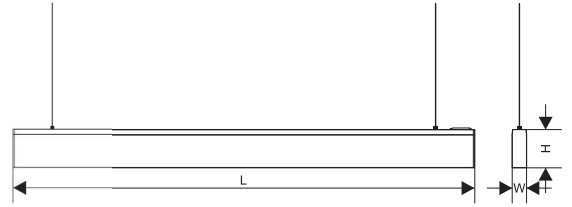

MARCH

GOOD LIGHTING IMPROVES
EFFICIENCY AND WORK
QUALITY.

Powered by

Intelligence
Inside

MARCH

Parameters

Model	Power	LED Qty	Luminous Flux	Efficacy	Size
	36W	2835SMD/9V-1W/15LEDS	1872LM	52Lm/W	1204*38*100mm
		2835SMD/3V-0.2W/180LEDS			

Input Voltage:AC180-240V
 Frequency:50/60Hz
 Power Factors:≥0.5
 CCT:4000~6500K
 CRI:Ra≥80
 Beam Angle:24°+120°
 Main Material:Aluminum+PS
 Body Color:Sand Black
 Input Cable:0.5mm²
 Installation:Suspended
 Protection:IP20
 Environment:-20°C~50°C
 Longevity:20000h
 Driver:3AAA Constant Current

Packing

Model	Weight/PC	Qty/CTN	Inner Box Size	Master CTN
38100P4	1.55kg	5	-	126*20*11.5cm

DETAILS