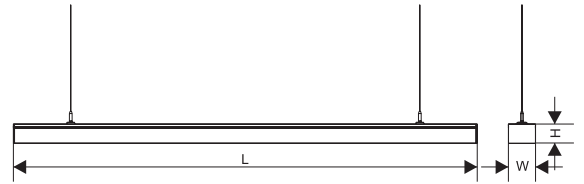

Powered by
tuya[®]
Intelligence
Inside

HERO SERIES

OFFICE LIGHTING IS TOWARDS PEOPLE. COMFORTABLE,
HEALTHY AND EFFICIENCY.

Parameters

Model	Power	LED Qty	Luminous Flux	Efficacy	Size
7040 GT	28W	2835SMD/6V-1W/38LEDS	2200LM	85Lm/W	1199*70*40mm
10050 GT	36W		2800LM	85Lm/W	1199*100*50mm
7050 QT	36W		3000LM	85Lm/W	1196*70*50mm
10060 QT	36W		3200LM	85Lm/W	1196*100*60mm

Input Voltage:AC180-240V
 Frequency:50/60Hz
 Power Factors:≥0.9
 CCT:4000~6500K
 CRI:Ra≥80
 Beam Angle:120°
 Main Material:Aluminum+PS
 Body Color:Sand Black
 Input Cable:0.5mm²
 Installation:N/A
 Protection:IP20
 Environment:-20°C~50°C
 Longevity:20000h
 Driver:3AAA Constant Current

Packing

Model	Weight/PC	Qty/CTN	Inner Box Size	Master CTN
7040 GT	0.65	8	-	126*17*15cm
10050 GT				
7050 QT				
10060 QT				

DETAILS

For single installation and connected installation.
 Either suspended or surface mounted.