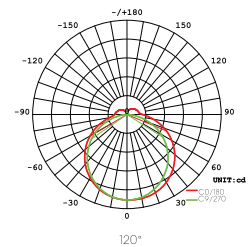

Parameters

Model	Power	LED Qty	Luminous Flux	Efficacy	Size
7040 GT	28W	2835SMD/6V-1W/38LEDS	2200LM	85Lm/W	1199*70*40mm
10050 GT	36W		2800LM	85Lm/W	1199*100*50mm
7050 QT	36W		3000LM	85Lm/W	1196*70*50mm
10060 QT	36W		3200LM	85Lm/W	1196*100*60mm

Input Voltage:AC180-240V
Frequency:50/60Hz
Power Factors:≥0.9
CCT:4000~6500K
CRI:Ra≥80
Beam Angle:120°
Main Material:Aluminum+PS
Body Color:Sand Black
Input Cable:0.5mm²
Installation:N/A
Protection:IP20
Environment:-20°C~50°C
Longevity:20000h
Driver:3AAA Constant Current

Packing

Model	Weight/PC	Qty/CTN	Inner Box Size	Master CTN
7040 GT	0.65	8	-	126*17*15cm
10050 GT				
7050 QT				
10060 QT				

DETAILS

For single installation and connected installation.
Either suspended or surface mounted.